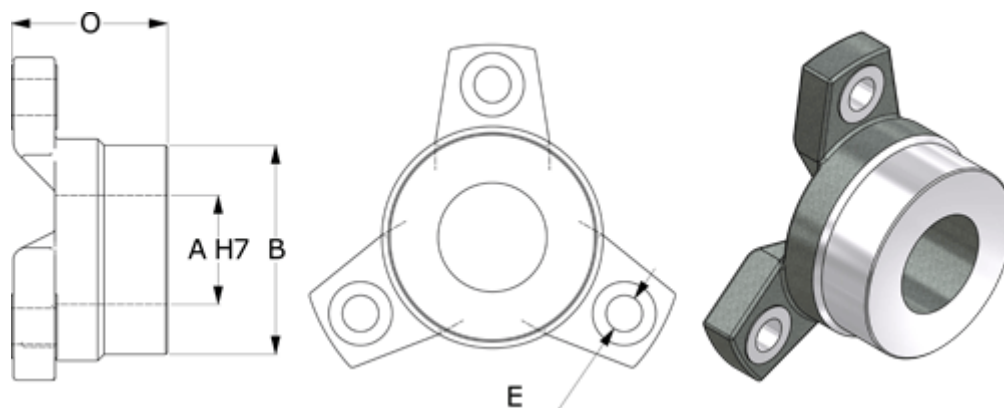

Article number: 3271331

Description: Ortlinghaus Hub size 31

Measures

A max H7 = 48

B = 72

E = for bolt M12

O = 57